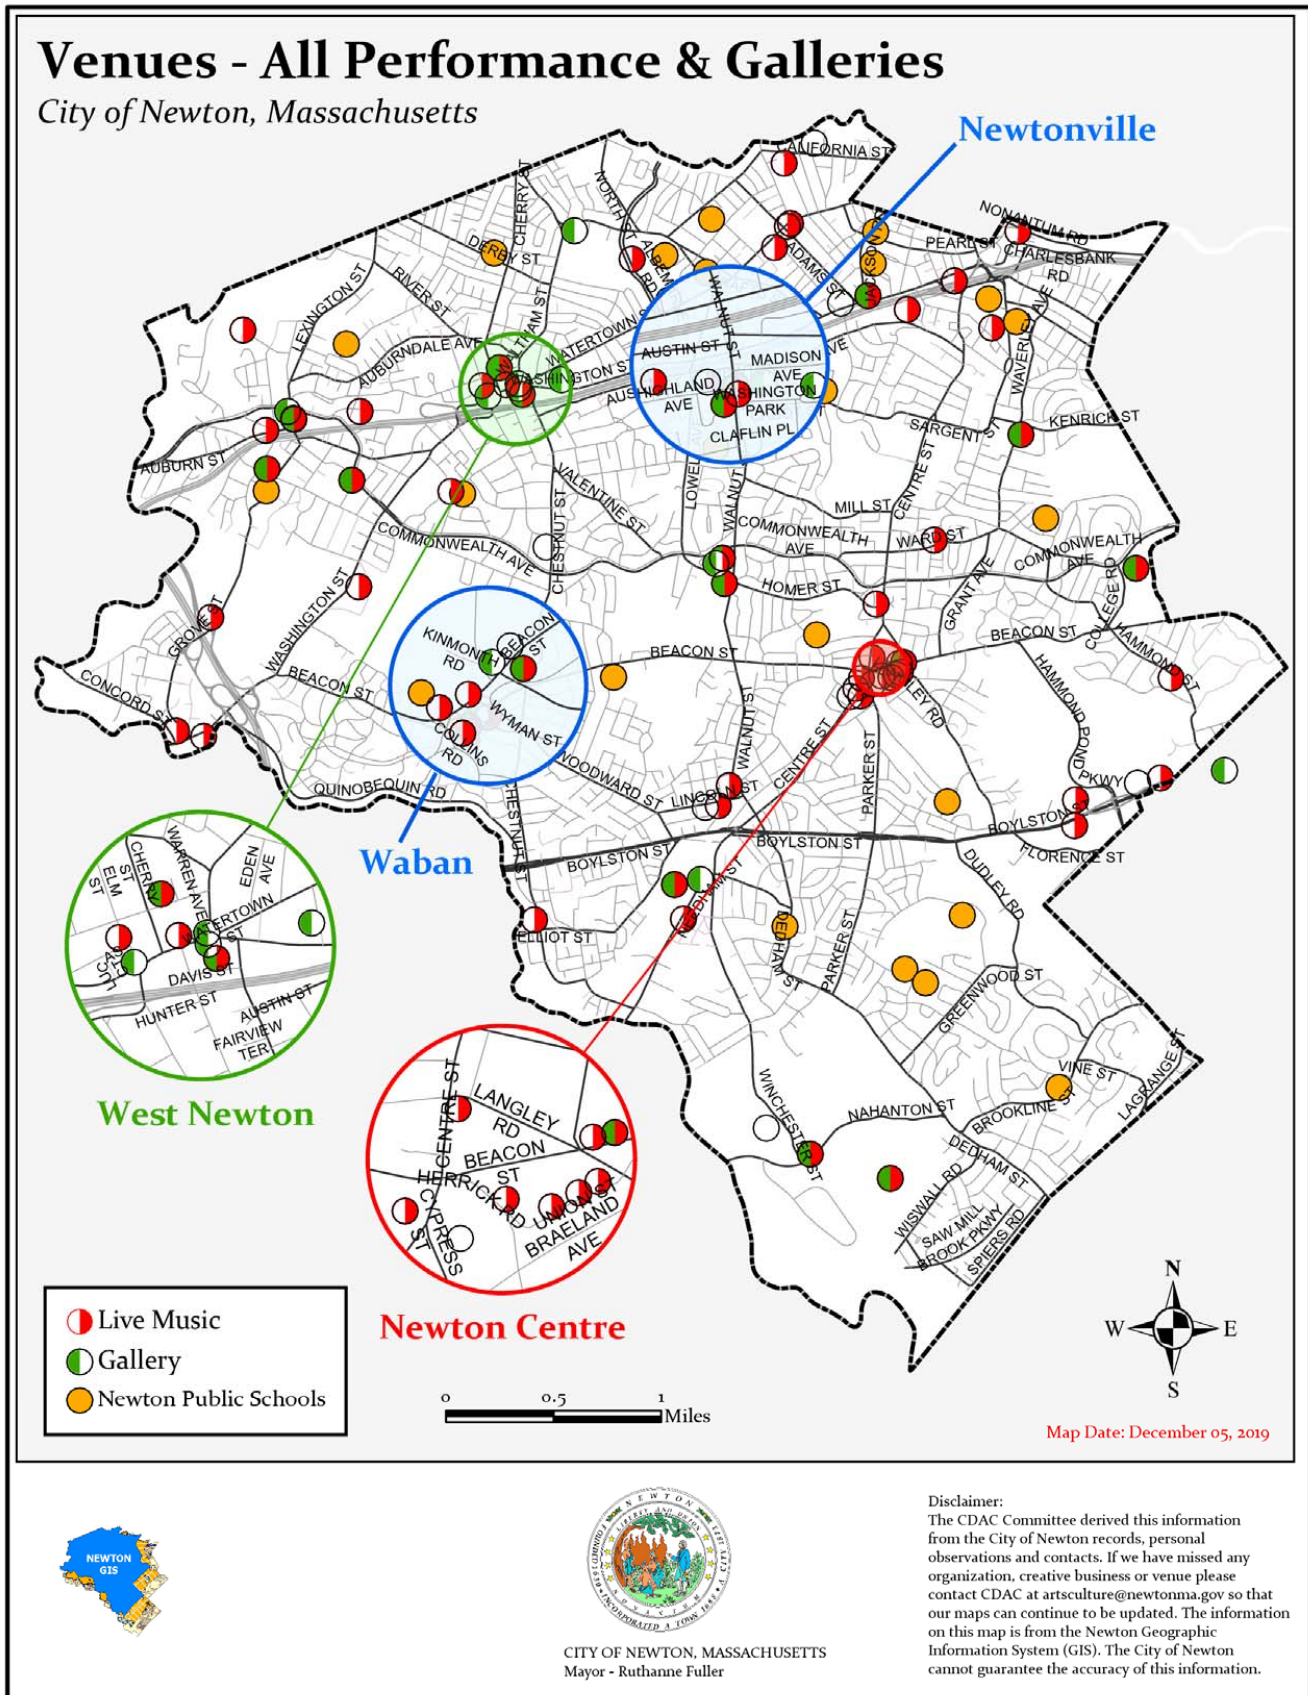

Figure. 1-6. Venues - Performance and Galleries

The map above shows all venues that can host performances and spaces that serve as galleries in Newton as of the Fall of 2019. Source: City of Newton GIS with information compiled by CDAC.

City Venues

List	Name	Address
1	Albemarle Field	250 Albemarle Road
2	Auburndale Community Library	375 Auburn Street
3	Captain Ryan Park	1321 Washington Street
4	Coletti Magni Park	388 Watertown Street
5	Durant Kendrick House	286 Waverley Street
6	Jackson Homestead & Museum	527 Washington St
7	Newton Centre Green	1210 Centre Street
8	Newton City Hall War Memorial	1000 Comm Ave
9	Newton Free Library	330 Homer Street
10	Newton Senior Center	345 Walnut Street
11	Pellegrini Park	11 Hawthorne St
12	The Centre	1294 Centre St
13	The Cove	104 West Pine Street
14	Upper Falls Greenway	15 Needham St
15	Waban Library Center	1608 Beacon Street