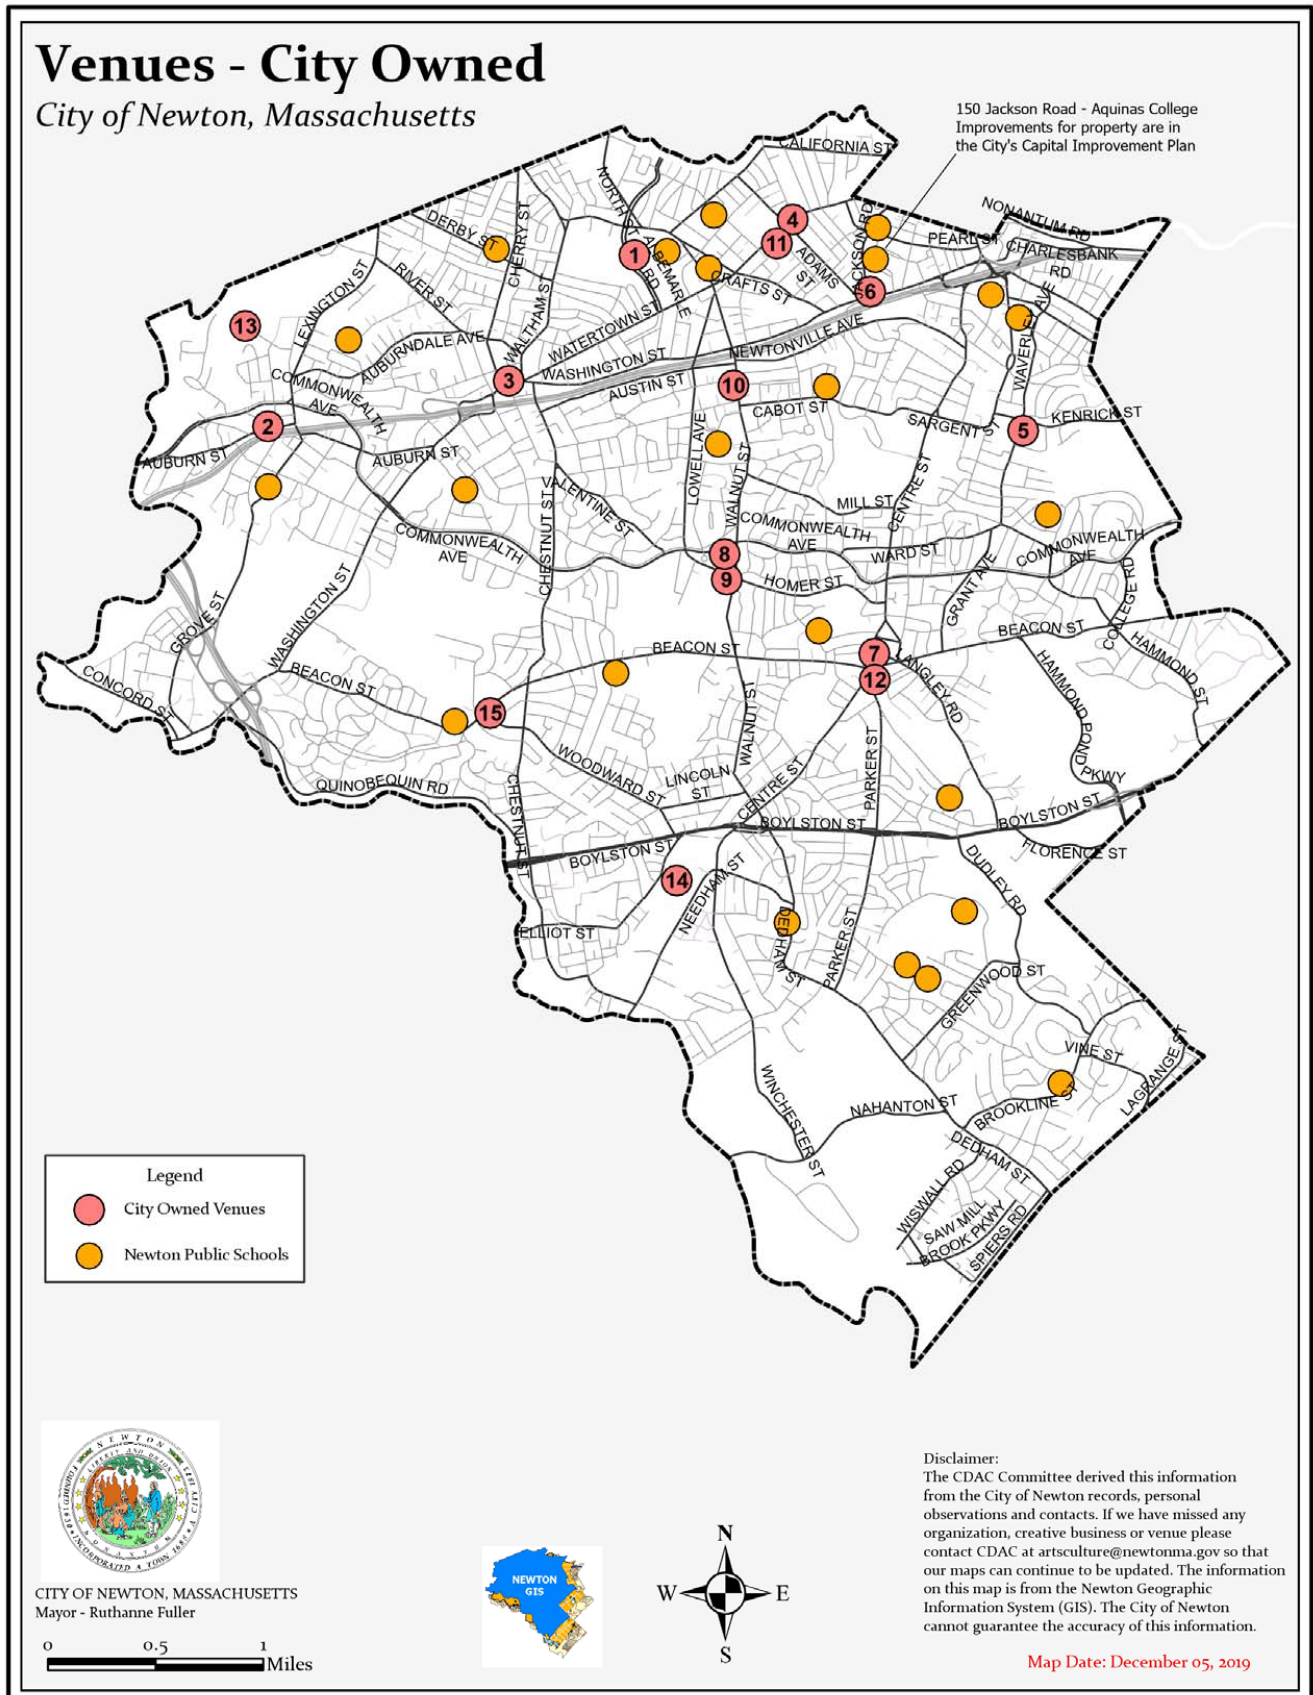

Figure. 1-7. Venues - City Owned

The map above shows City-owned venues that are spaces for arts and cultural events and activities as of the Fall of 2019. Source: City of Newton GIS with information compiled by CDAC.

City Venues

List	Name	Address
1	Albemarle Field	250 Albemarle Road
2	Auburndale Community Library	375 Auburn Street
3	Captain Ryan Park	1321 Washington Street
4	Coletti Magni Park	388 Watertown Street
5	Durant Kendrick House	286 Waverley Street
6	Jackson Homestead & Museum	527 Washington St
7	Newton Centre Green	1210 Centre Street
8	Newton City Hall War Memorial	1000 Comm Ave
9	Newton Free Library	330 Homer Street
10	Newton Senior Center	345 Walnut Street
11	Pellegrini Park	11 Hawthorne St
12	The Centre	1294 Centre St
13	The Cove	104 West Pine Street
14	Upper Falls Greenway	15 Needham St
15	Waban Library Center	1608 Beacon Street

Newton Public Schools

Name	Address	Name	Address
Angier School	1697 Beacon St	Mason-Rice School	149 Pleasant St
Bigelow Middle School	42 Vernon St	Memorial-Spaulding School	250 Brookline St
Bowen School	280 Cypress St	Newton Early Childhood Program	15 WALNUT PK
Brown Middle School	125 Meadowbrook Rd	Newton North High School	360 Lowell Ave
Burr School	171 Pine St	Newton South High School	140 Brandeis Rd
Cabot School	229 Cabot St	Oak Hill Middle School	130 Wheeler Rd
Countryside School	191 Dedham St	Peirce School	170 Temple St
Day Middle School	21 Minot Pl	Underwood School	101 Vernon St
Education Center	100 Walnut St	Ward School	10 Dolphin Rd
Franklin School	125 Derby St	Williams School	141 Grove St
Horace Mann School	687 Watertown St	Zervas School	30 Beethoven Ave
Lincoln-Eliot School	191 Pearl St